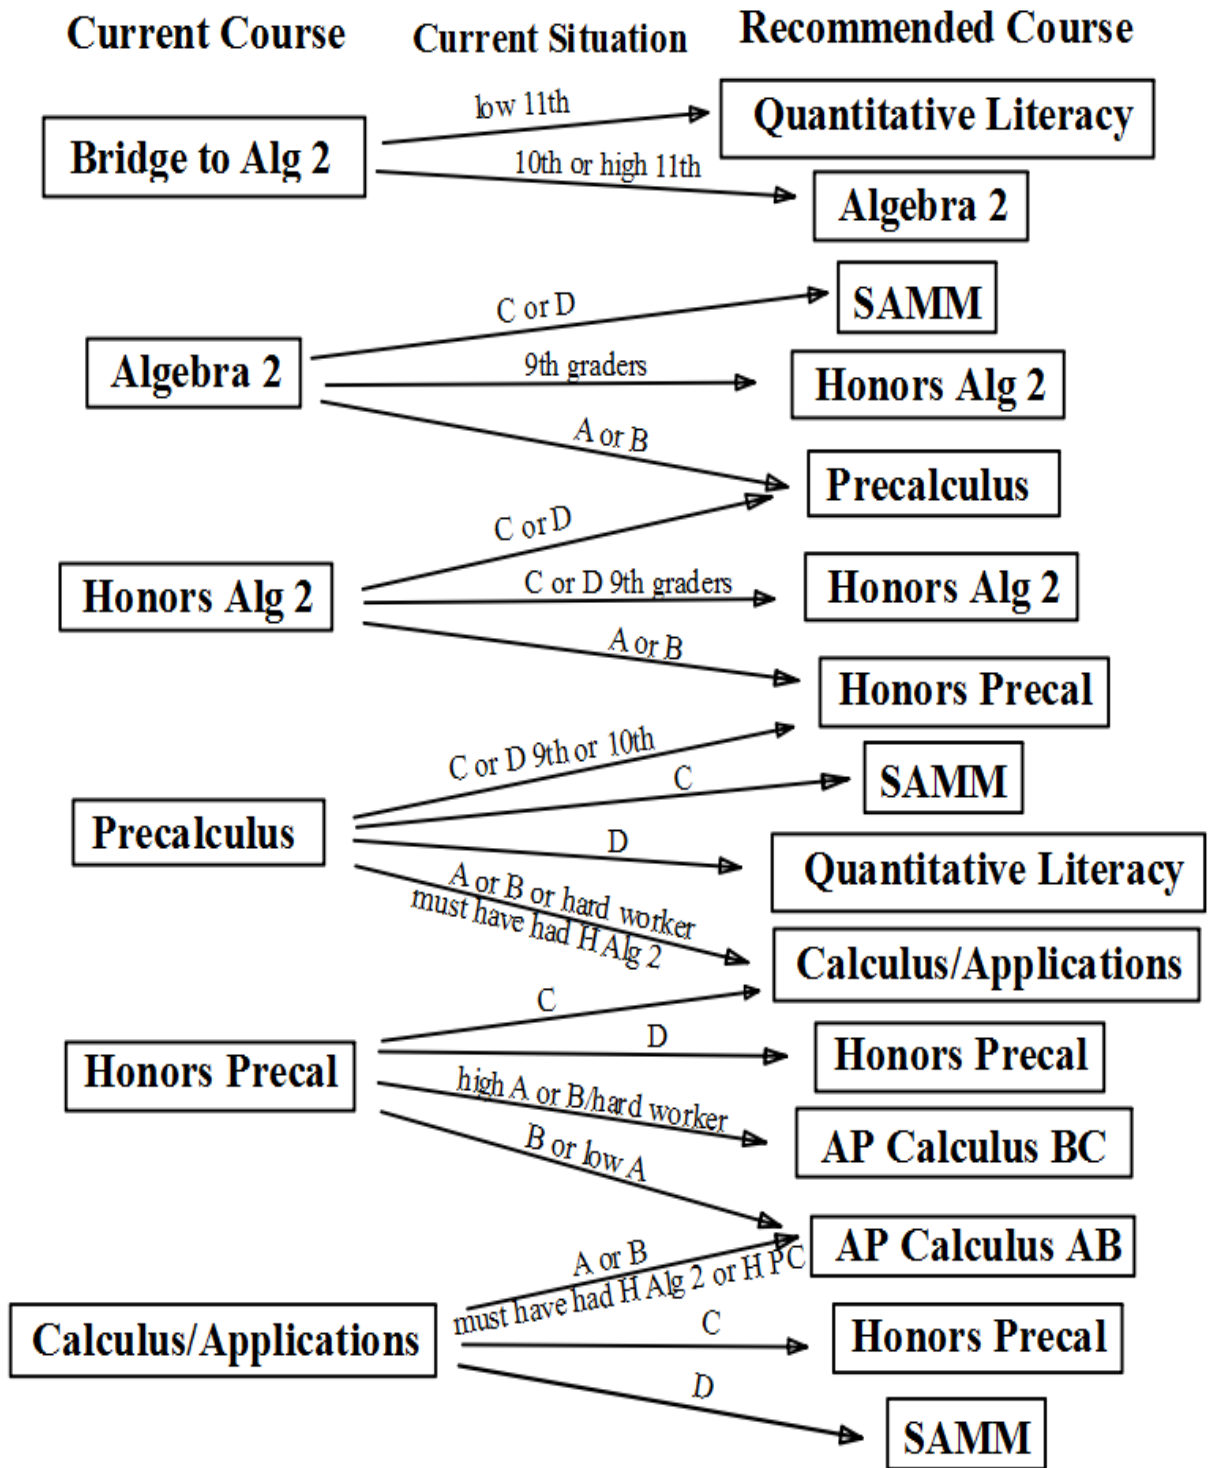

# Math Recommendation Flowchart

Note that Honors Precal, strong Calc/Apps, and AP Calculus students may be dual-recommended for AP Statistics. Also note that ALL SMCS sophomores should be recommended to take either AP Statistics or Applied Statistics in the junior year along with their regular math recommendation.

Please consider final exam performance and math history in making your recommendations.