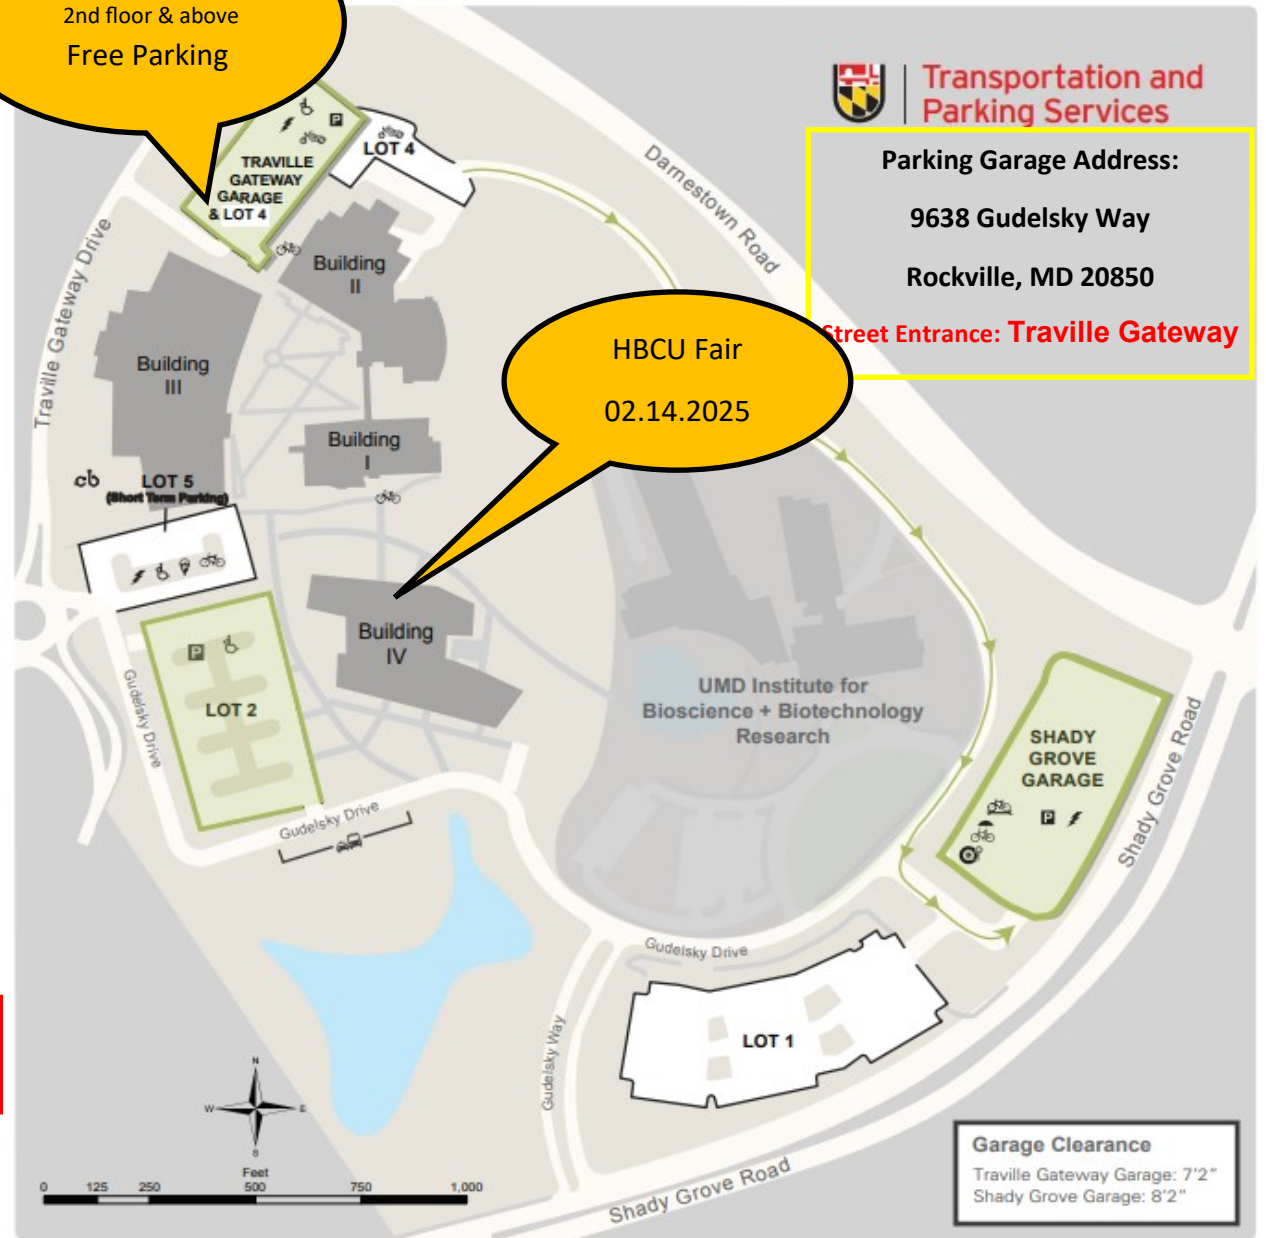

## PARKING ASSIGNMENTS

Employee Parking	LOT 4 Traville Gateway Garage Shady Grove Garage (overflow)
Student Parking	LOT 1 Shady Grove Garage Levels 2-6 of Traville Gateway Garage: M-F; 4pm - 6am & All Day on Weekends
Visitor Parking	Levels 2-6 of Traville Gateway Garage Shady Grove Garage LOT 2

**NOTE:** Printed map subject to change.

**VISIT OUR WEBSITE FOR THE MOST CURRENT MAP**  
[shadygrove.umd.edu/parking](http://shadygrove.umd.edu/parking)

## VISITOR PARKING

In the event that Traville Gateway Garage fills, proceed through Lot 4 to Shady Grove Garage. **Event parking in Lot 4 (inside and outside the garage) is prohibited.**

Guest: Park Here  
2nd floor & above  
Free Parking

HBCU Fair  
02.14.2025

**Transportation and Parking Services**

**Parking Garage Address:**  
9638 Gudelsky Way  
Rockville, MD 20850

**Street Entrance: Traville Gateway**

**Garage Clearance**  
Traville Gateway Garage: 7'2"  
Shady Grove Garage: 8'2"