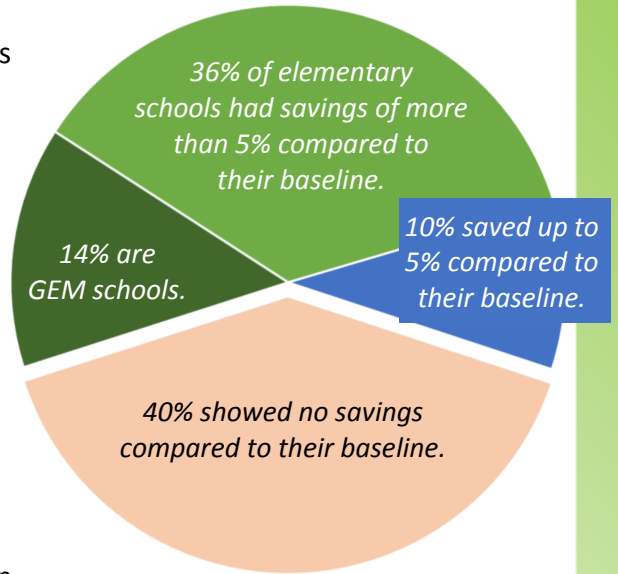

SERT

2016–2017 Fourth Quarter ENERGY AWARDS

The **SCHOOL ENERGY AND RECYCLING TEAM (SERT)** program is pleased to announce that our schools have made significant efforts to save energy during the fourth quarter (June–August) of the 2016–2017 academic year.

During these challenging budgetary times, any avoidable operating costs will have a positive impact on our educational initiatives. Montgomery County Public Schools was able to achieve $175,923 in energy cost avoidance during the fourth quarter.

Schools achieving top energy cost avoidance as compared to their baseline usage are eligible to receive quarterly monetary awards. The baseline for each school is an average use of their prior five school years for the same quarter. Schools without an established baseline are eligible to receive a monetary Great Energy Management (GEM) award which is based on demonstrated active participation in the SERT program and energy efficient behavior.

We applaud all of our students and staff for their commitment to conservation and sustainability and congratulate the following 42 schools that earned SERT energy awards during the fourth quarter: