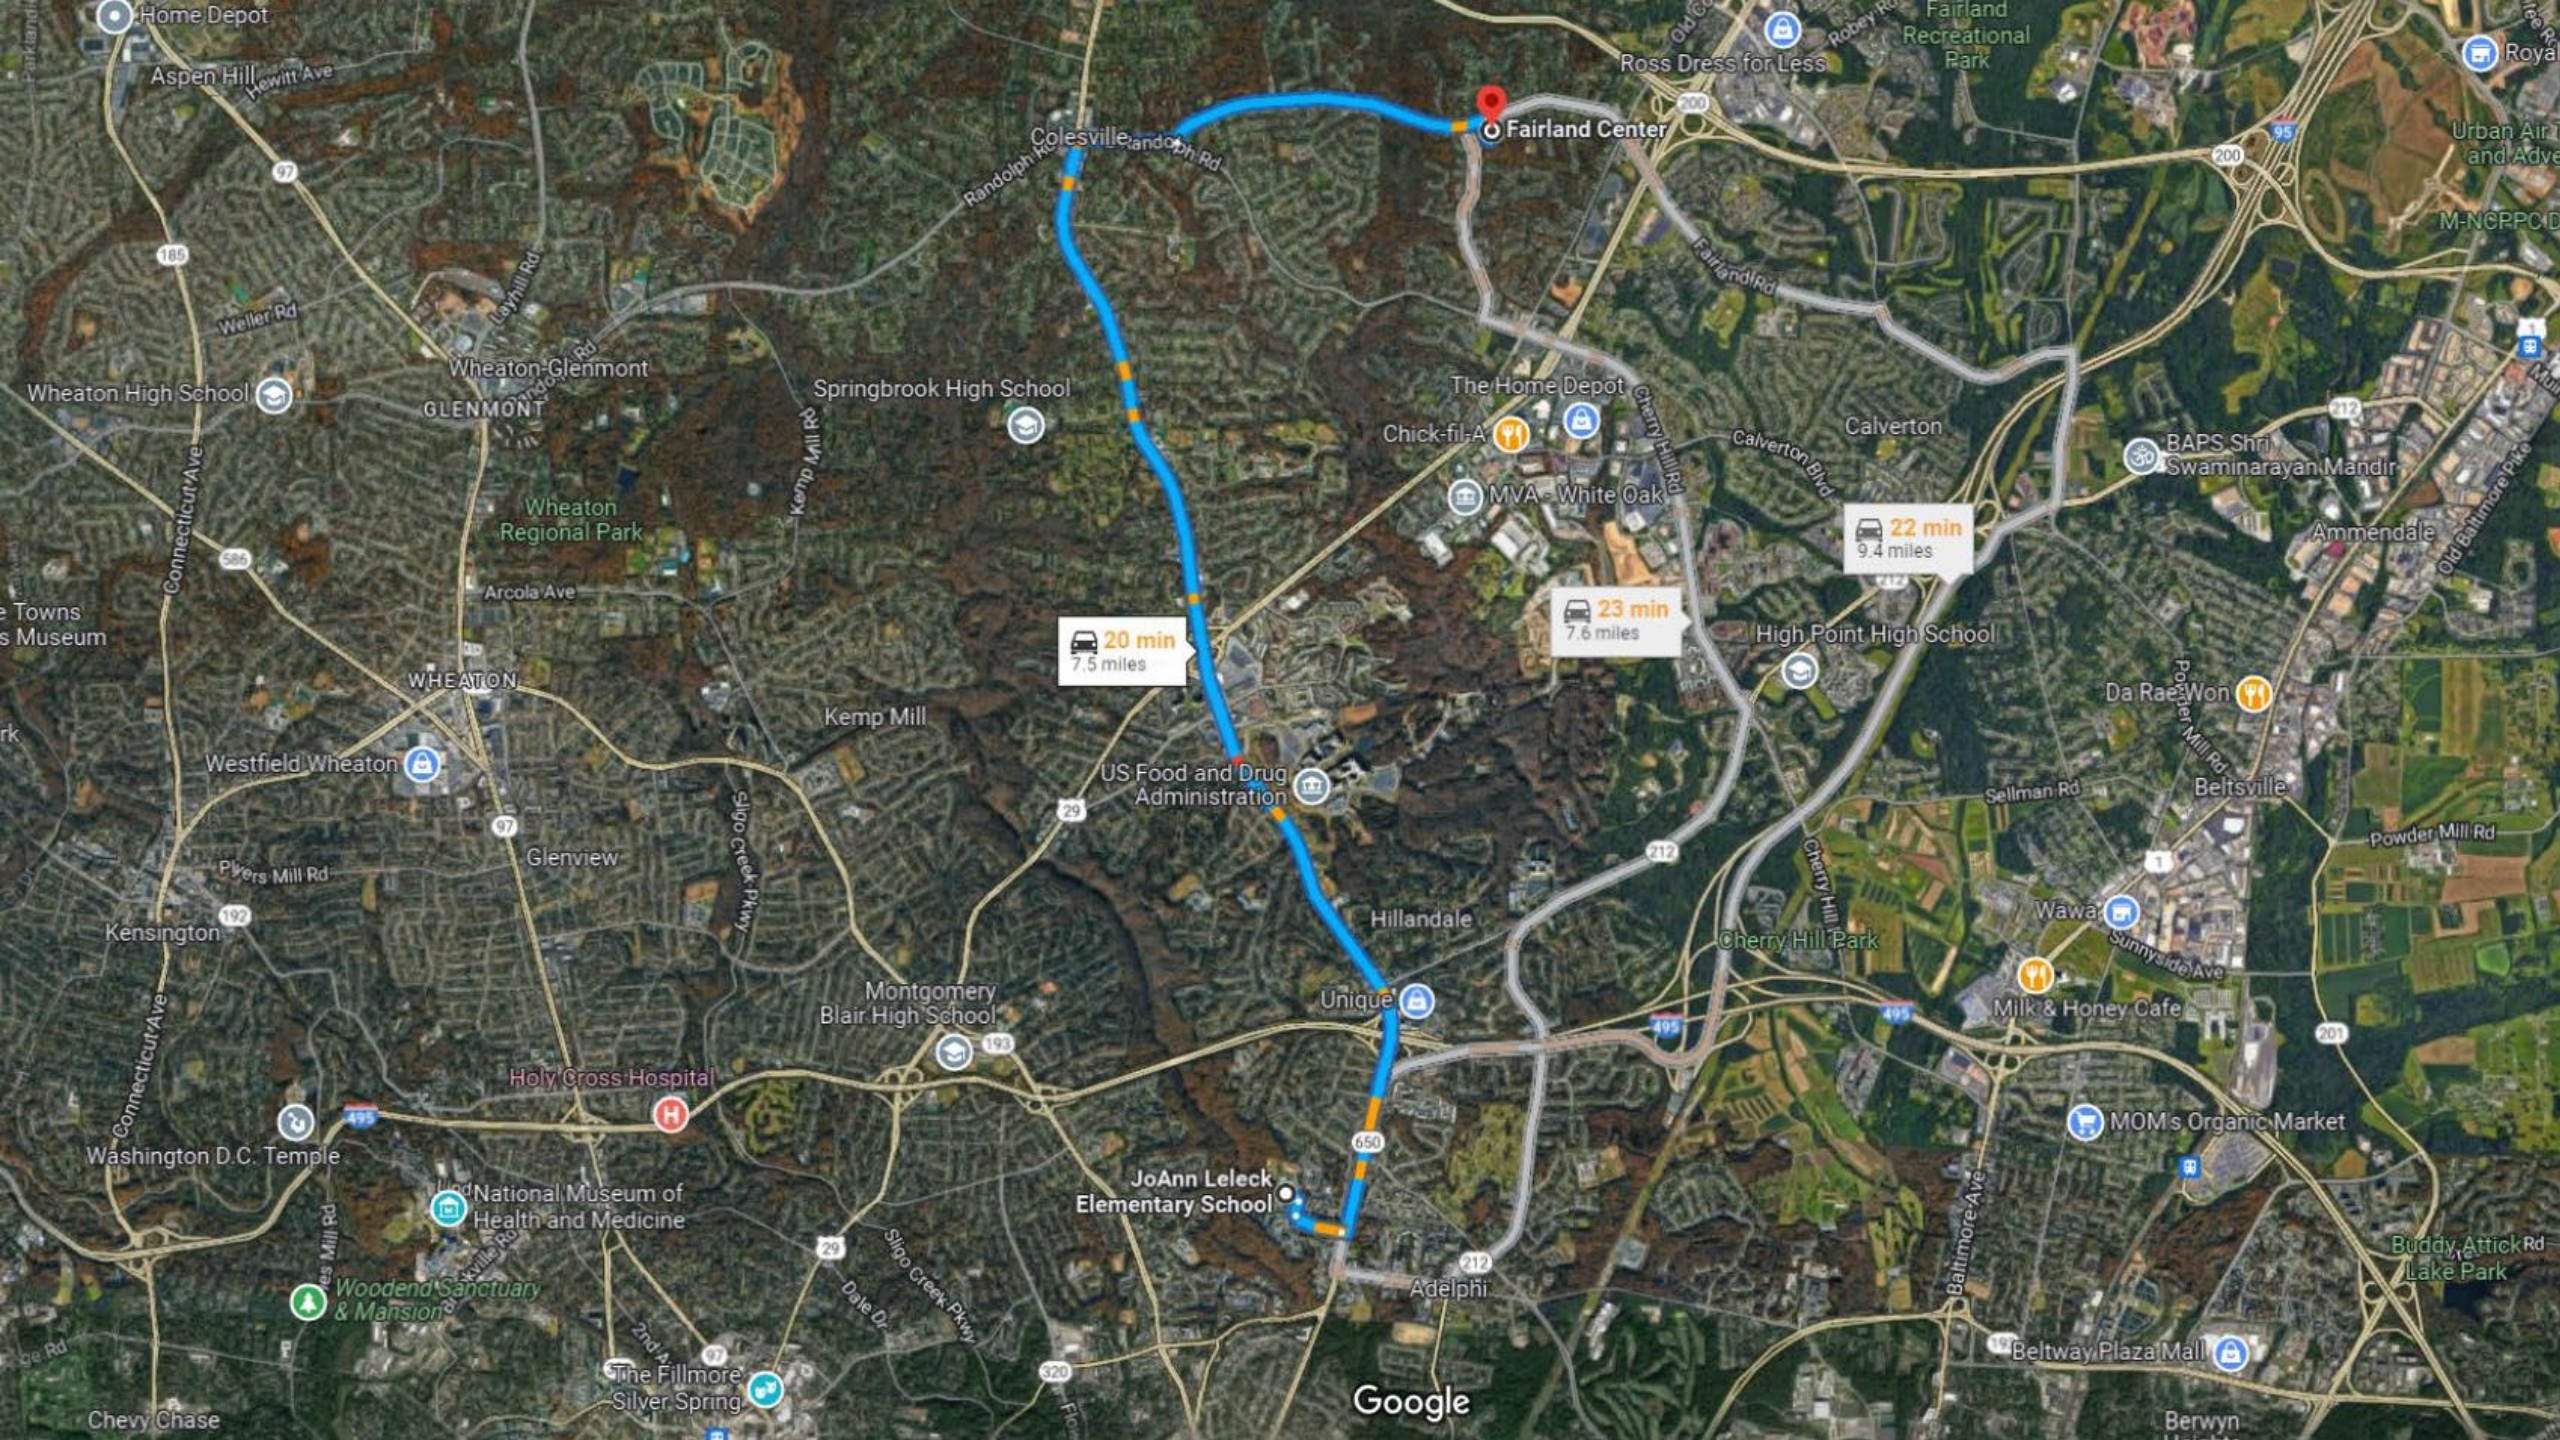

JOANN LELECK ELEMENTARY SCHOOL

at Broad Acres

January 19, 2022

CRAIG
GAULDEN
DAVIS

Maryland's Largest School District

MONTGOMERY COUNTY PUBLIC SCHOOLS

Expanding Opportunity and Unleashing Potential

Fairland Center

20 min
7.5 miles

23 min
7.6 miles

22 min
9.4 miles

Google

Existing Site

Broadacres Local Park

PLAY SPACE
PARKING

BUILDING AREA

DROP-OFF/PICK UP
PARKING

JoAnn Leleck
Elementary School

St Francis
International School

Victory Oaks
(Seniors 62+)

Sarita
Temporarily closed

St Camillus Church

Holy Name
College
Seminary

T&G Total Cleaning