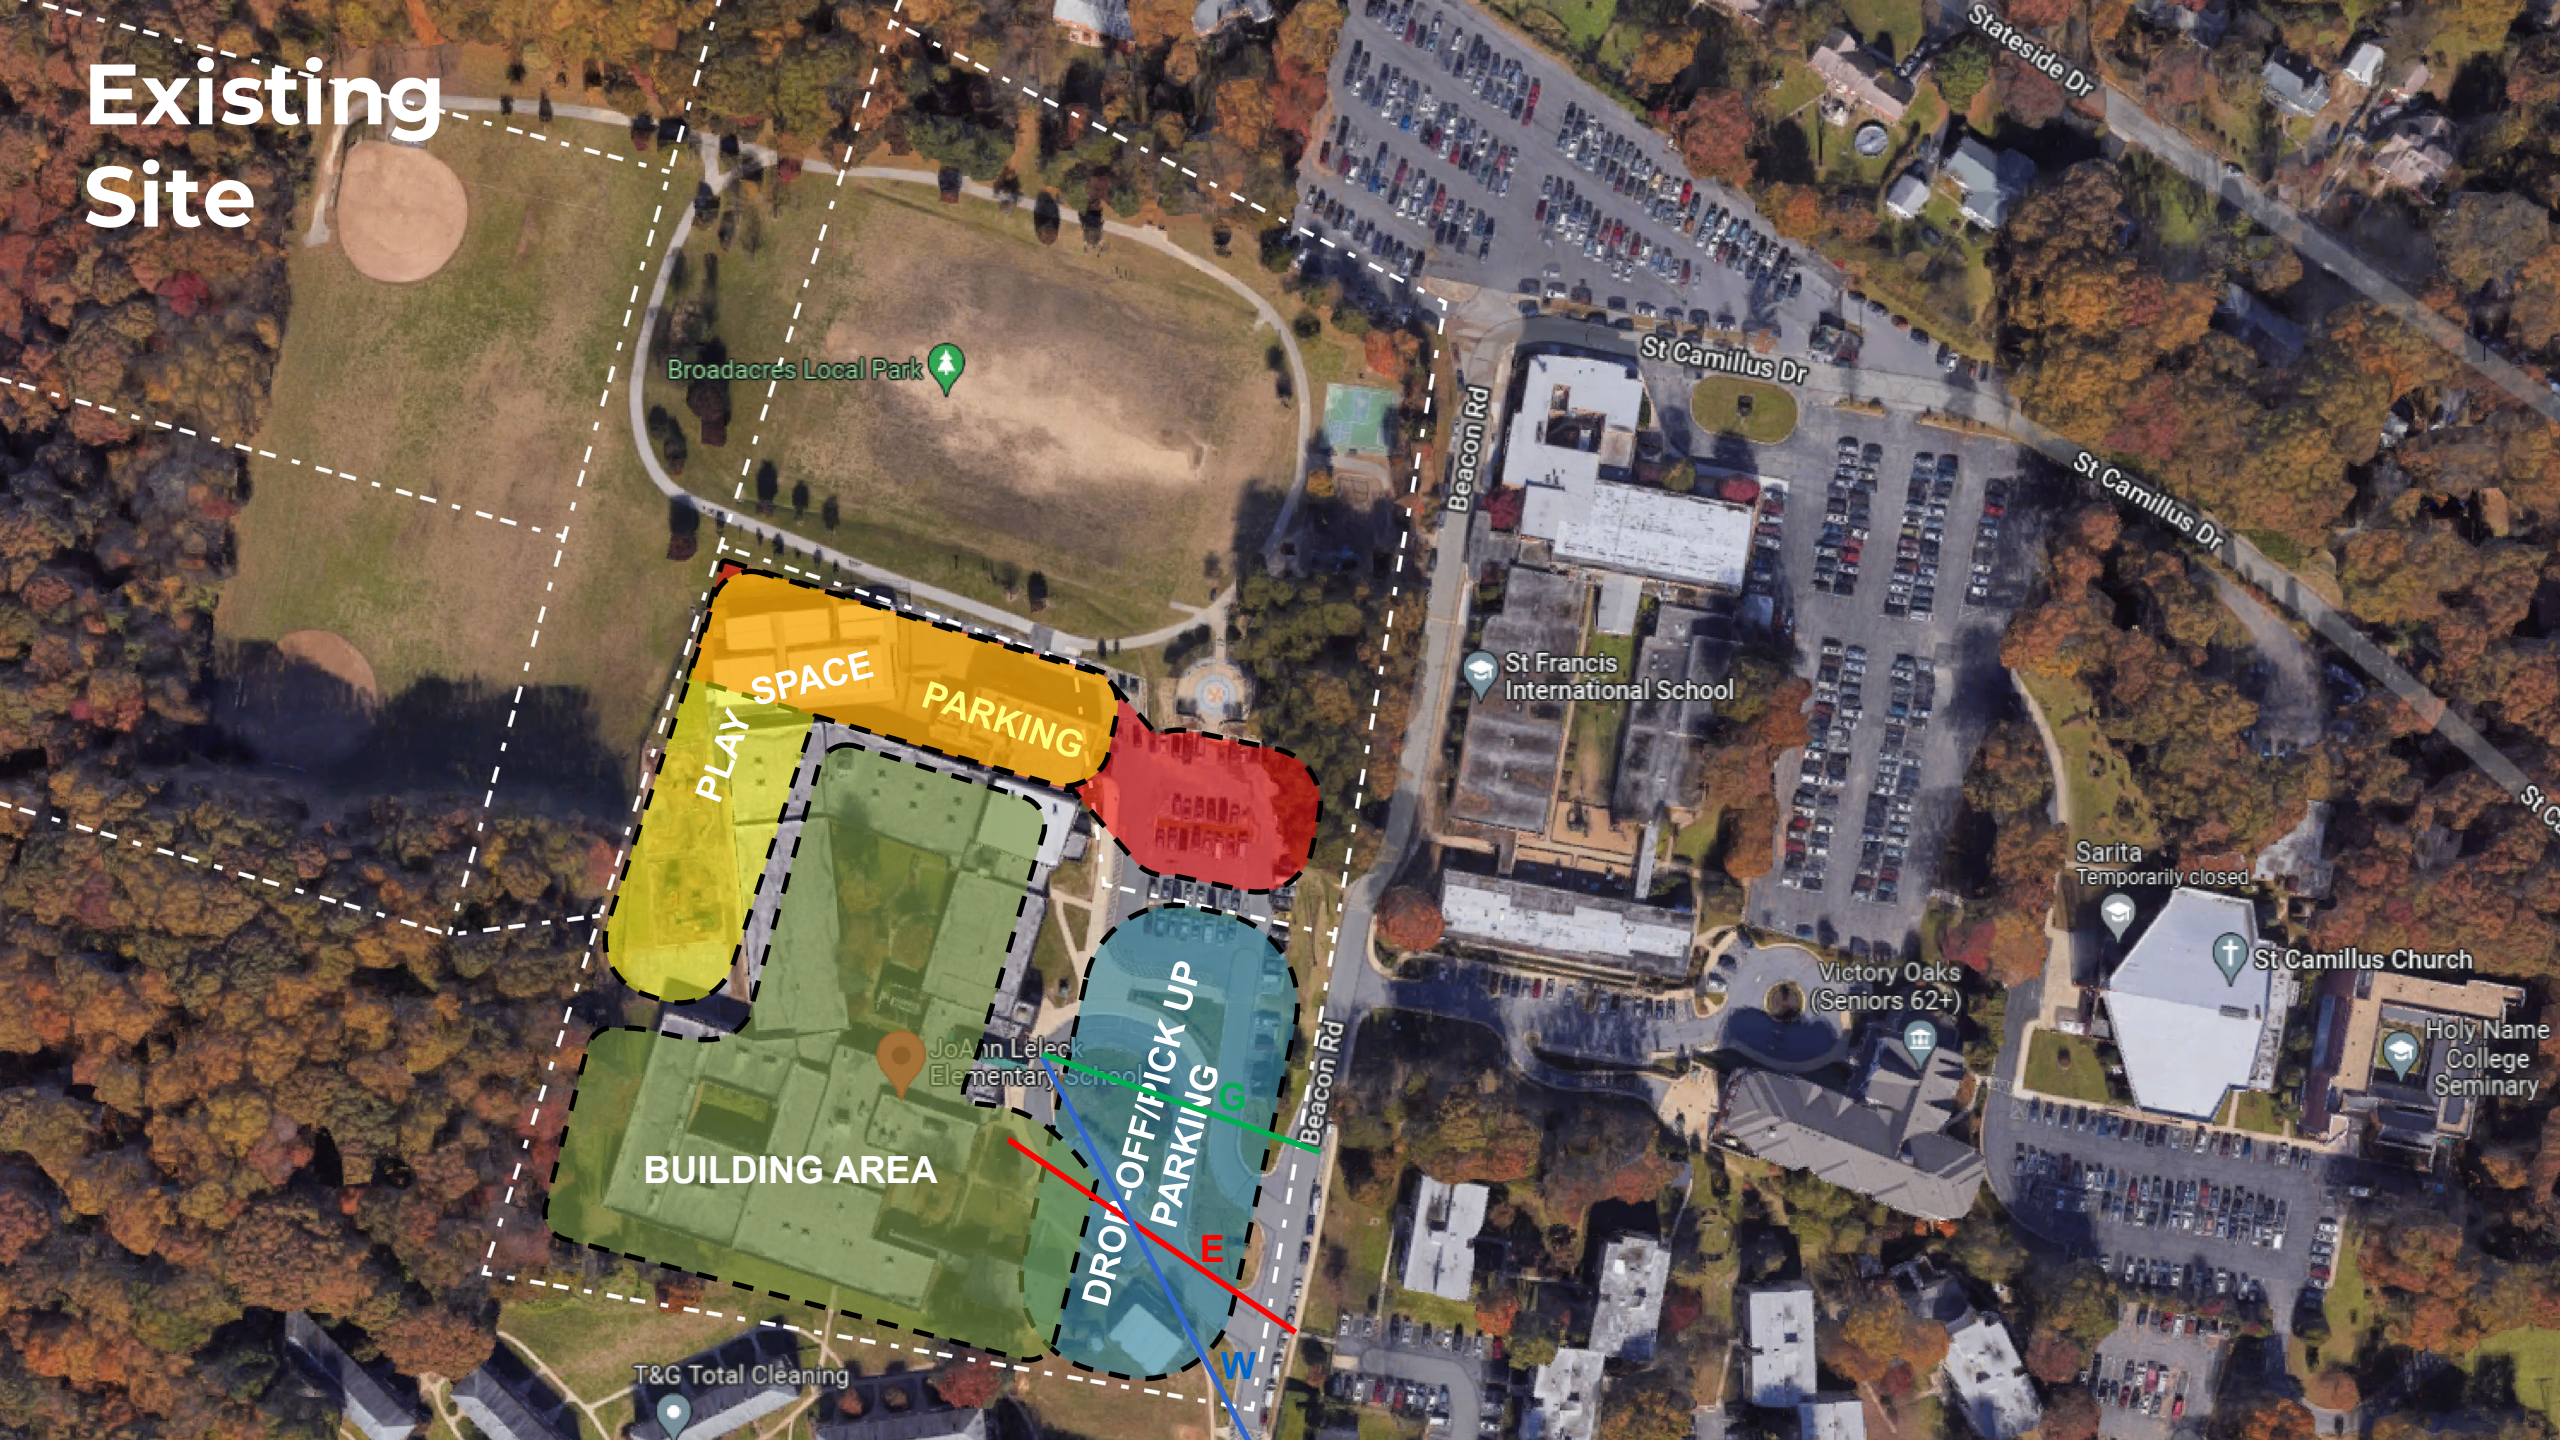

JOANN LELECK ELEMENTARY SCHOOL

at Broad Acres

January 19, 2022

CRAIG
GAULDEN
DAVIS

Maryland's Largest School District

MONTGOMERY COUNTY PUBLIC SCHOOLS

Expanding Opportunity and Unleashing Potential

Fairland Center

20 min
7.5 miles

23 min
7.6 miles

22 min
9.4 miles

Google

Existing Site

Broadacres Local Park

PLAY SPACE
PARKING

BUILDING AREA

DROP-OFF/PICK UP
PARKING

JoAnn Leleck
Elementary School

St Francis
International School

Victory Oaks
(Seniors 62+)

Sarita
Temporarily closed

St Camillus Church

Holy Name
College
Seminary

T&G Total Cleaning